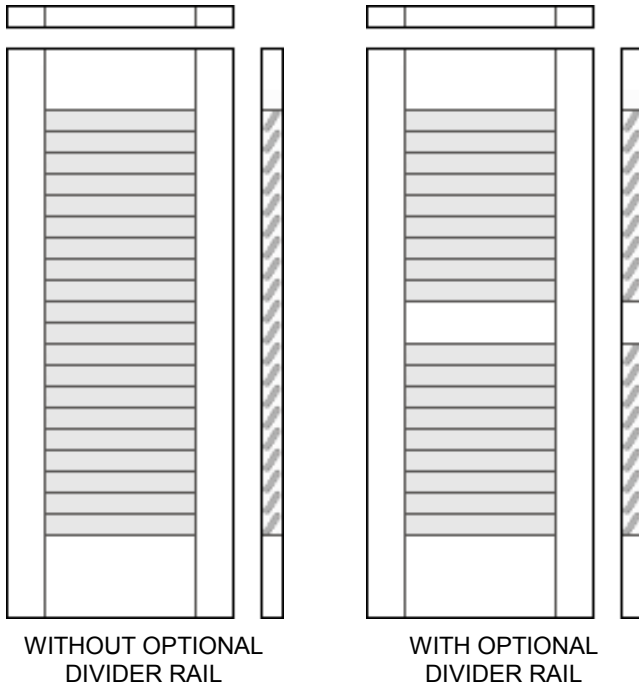

Style S Specifications

**1-1/4"
Louvers**

SIZES AVAILABLE	
<u>Widths</u>	<u>Heights</u>
12"	18" - 84"
14"	18" - 84"
16"	18" - 84"
18"	18" - 84"
21"	18" - 78"
24"	18" - 72"

Heights in full inch increments.

PANEL SPECIFICATIONS	
MATERIAL: Incense Cedar	SIDE STILES: 2" wide (may trim to 1-9/16") x 1-1/8" thick
FINISH: Unfinished, ready to paint or stain	BOTTOM RAIL: 4-3/8" wide (may trim to 3-3/8") x 1-1/8" thick
ASSEMBLY: Joints glued and doweled on 1" centers	TOP RAIL: 3" to 4" wide (depending on height) x 1-1/8" thick (may not be trimmed)
HARDWARE: Wide selection available at www.shutterland.net	DIVIDER RAIL: 2-1/4" wide x 1-1/8" thick (optional)
LOUVERS: 1-1/4" wide x 1/4" thick 18° angle on 1-1/8" centers	

PRICES: Online at www.shutterland.net. Click the "Shutters" tab, then select "Style S 1-1/4 inch wide fixed louver style."

ORDER: Secure online ordering at www.shutterland.net or call 1-800-483-5028.

ShutterLand