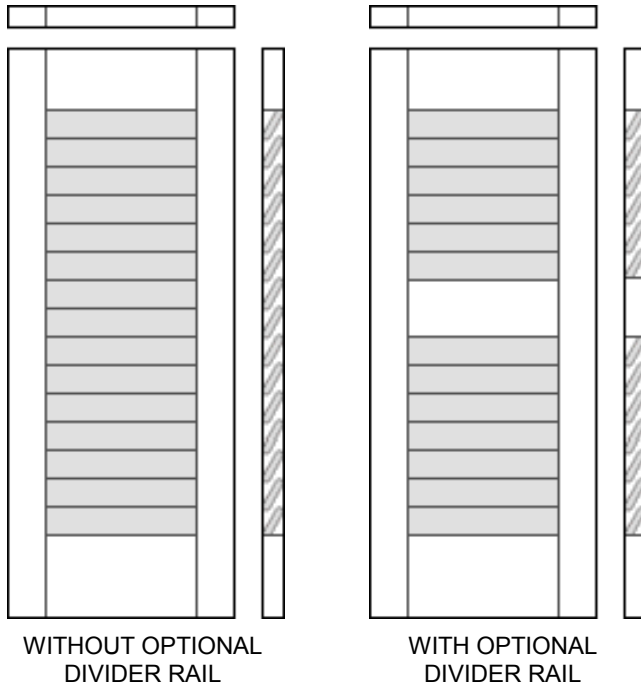

Style W Specifications

**1-3/4"
Louvers**

SIZES AVAILABLE	
<u>Widths</u>	<u>Heights</u>
12"	18" - 84"
14"	18" - 84"
16"	18" - 84"
18"	18" - 84"
21"	18" - 78"
24"	18" - 72"

Heights in full inch increments.

PANEL SPECIFICATIONS	
MATERIAL: Incense Cedar	SIDE STILES: 2" wide (may trim to 1-9/16") x 1-1/8" thick
FINISH: Unfinished, ready to paint or stain	BOTTOM RAIL: 4-3/8" wide (may trim to 3-3/8") x 1-1/8" thick
ASSEMBLY: Joints glued and doweled on 1" centers	TOP RAIL: 2-7/8" to 3-3/8" wide (depending on height) x 1-1/8" thick (may not be trimmed)
HARDWARE: Wide selection available at www.shutterland.net	DIVIDER RAIL: 3" wide x 1-1/8" thick (optional)
LOUVERS: 1-3/4" wide x 3/8" thick 18° angle on 1-1/2" centers	

PRICES: Online at www.shutterland.net. Click the "Shutters" tab, then select "Style W 1-3/4 inch wide fixed louver style."

ORDER: Secure online ordering at www.shutterland.net or call 1-800-483-5028.

ShutterLand